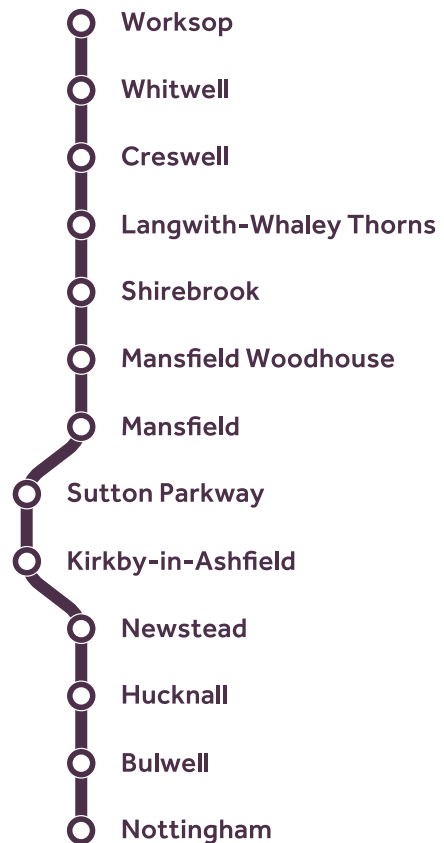

REGIONAL TRAIN TIMETABLE

Robin Hood Line

Nottingham
Mansfield
Worksop

Monday to Sunday

10 December 2023 to 01 June 2024

Contact us

Visit: eastmidlandsrailway.co.uk
Twitter: Tweet a message to [@eastmidrailway](https://twitter.com/eastmidrailway)
Email: contact@eastmidlandsrailway.co.uk
Telephone: **03457 125 678**
TextDirect: Text **18001** followed by **03457 125 678**
Address: Write to **Customer Service Centre,**
East Midlands Railway,
Locomotive House, Locomotive Way
Derby, DE24 8PU